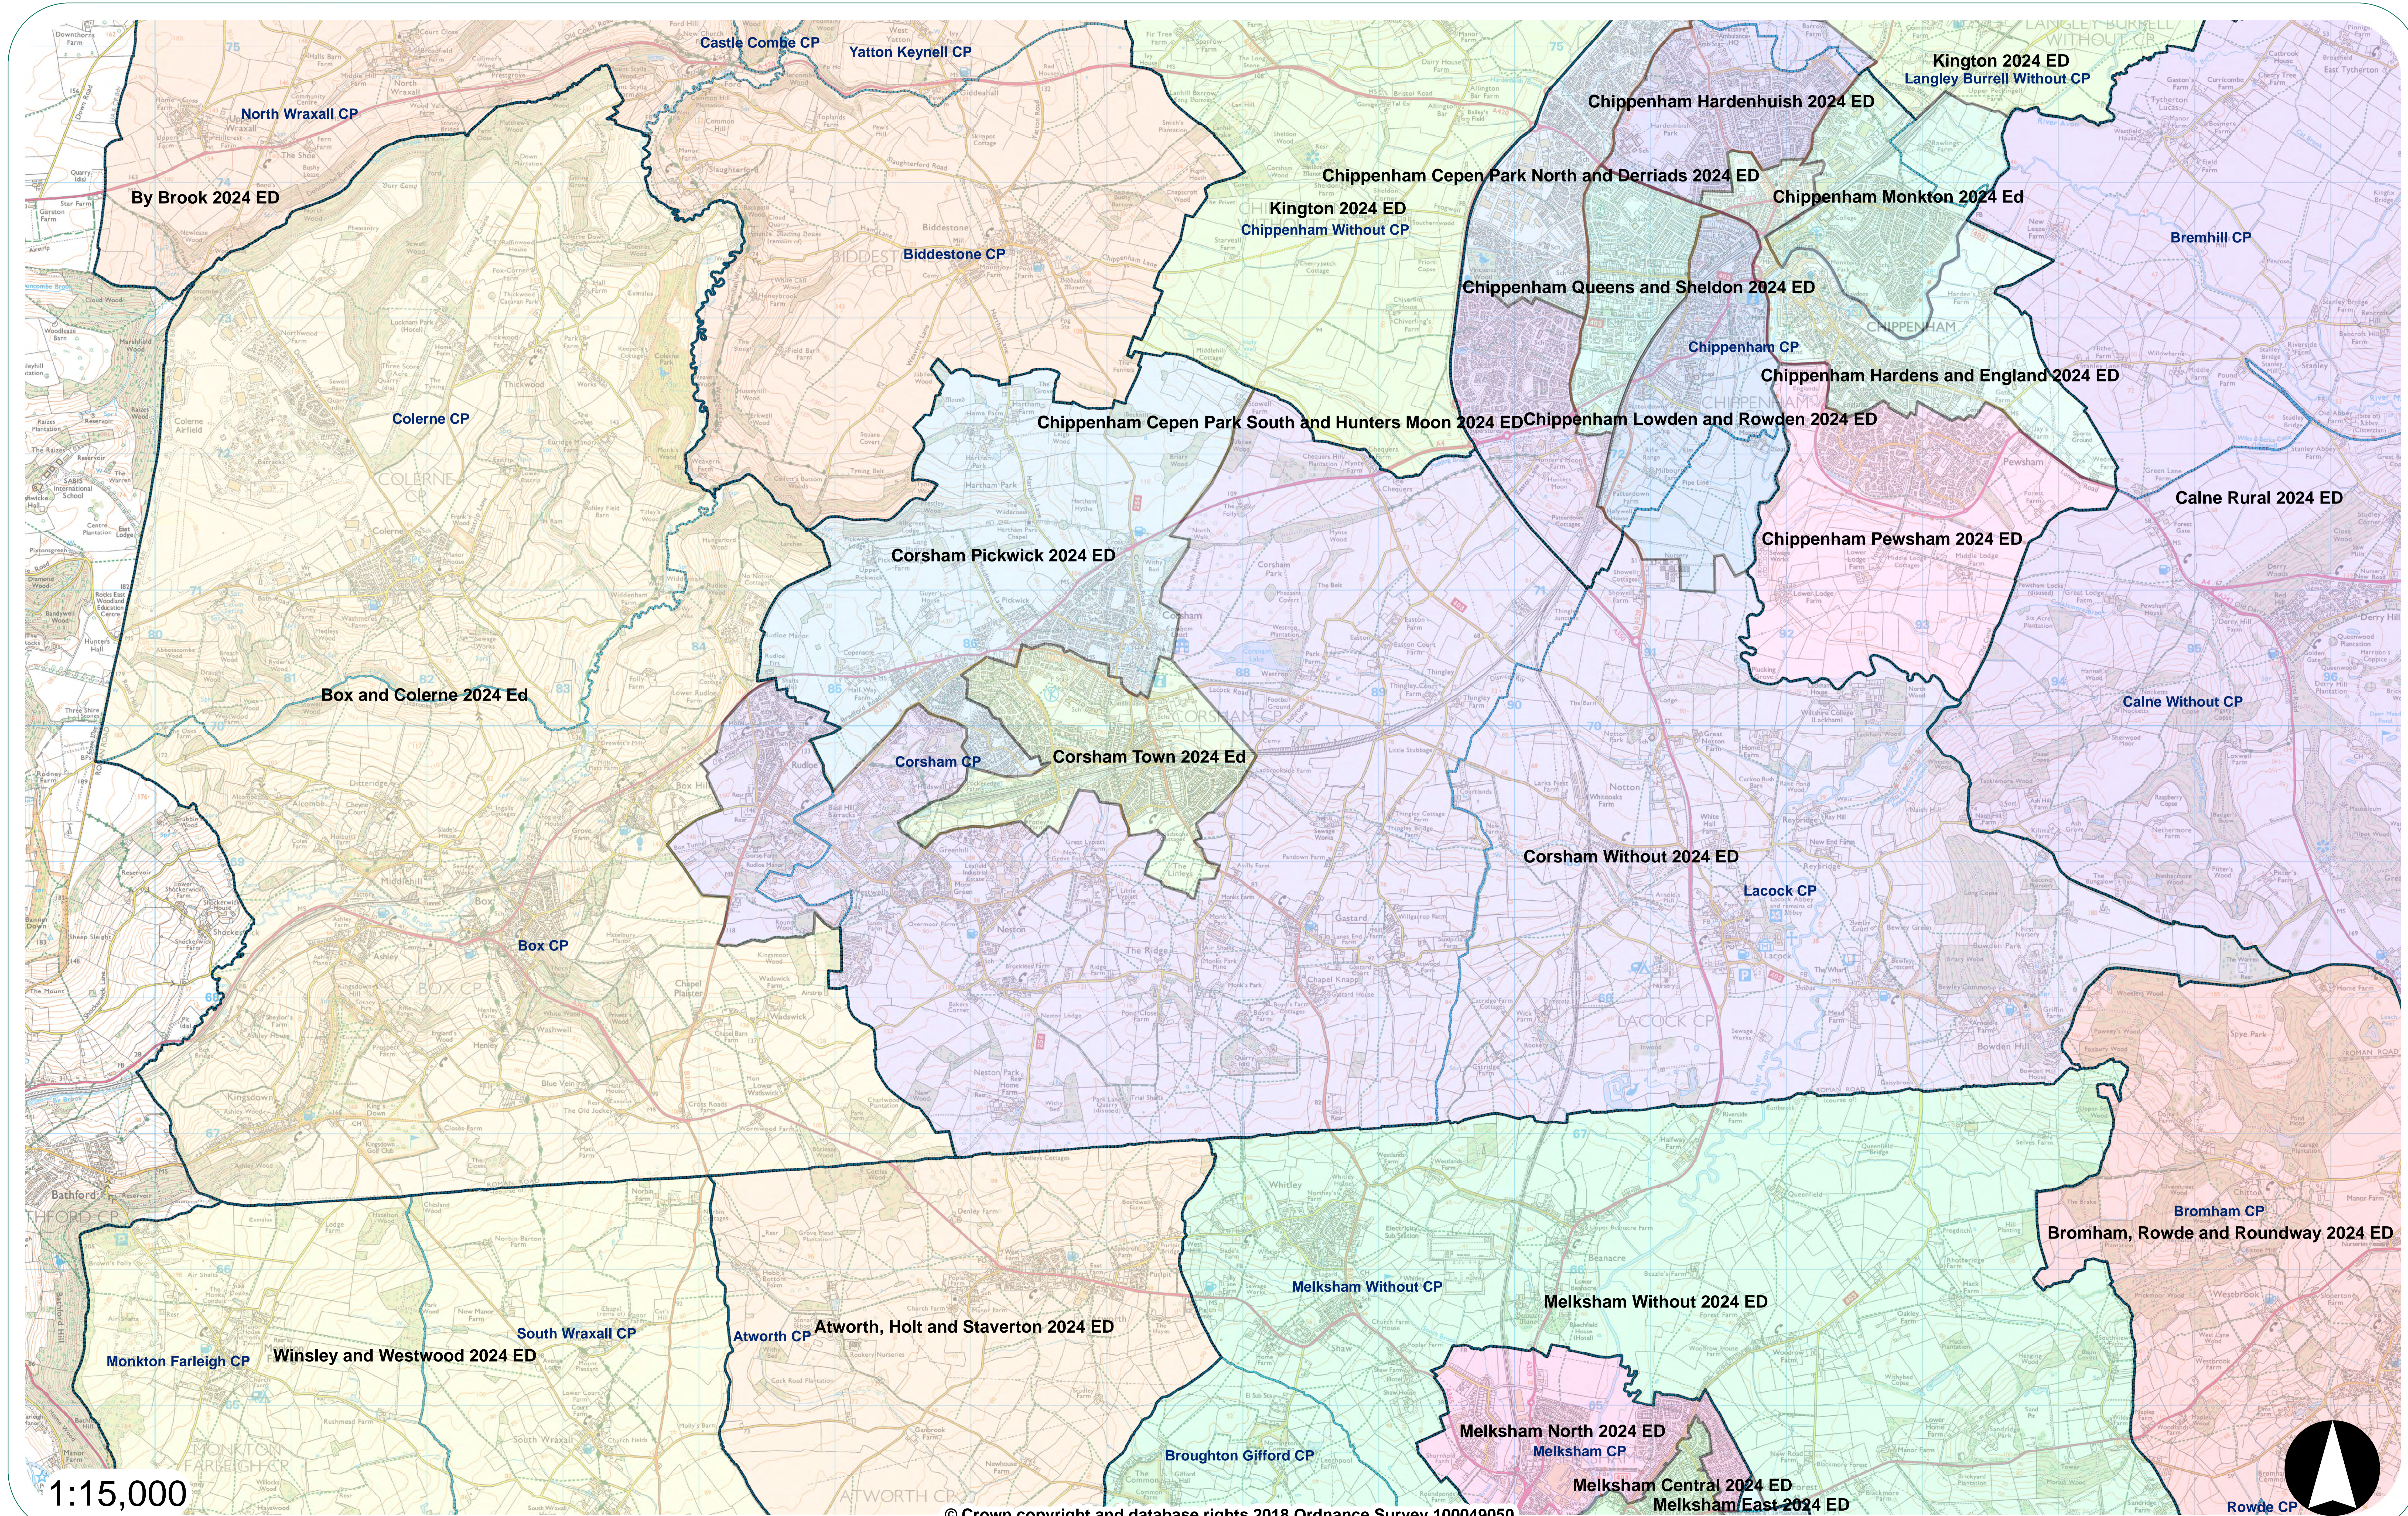

Corsham AB
(Workshop 1 draft maps 27/09/2018)

1:15,000